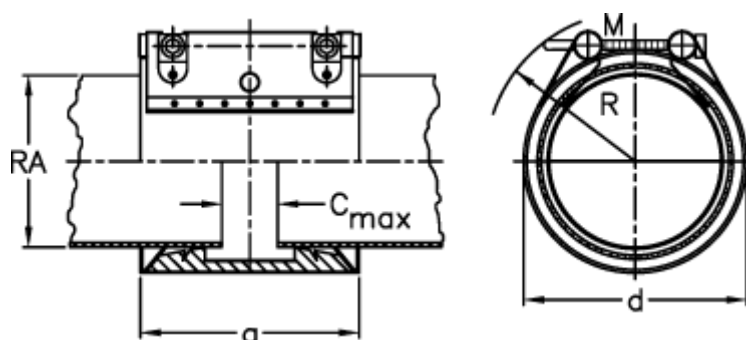

# Data Sheet

Article number: 025819360063

Description: Norma Connect pipe coupling  
PLAST GRIP PGL W5 Ø=63,0 EPDM, 16 bar

## Measures

a = 77.4

C max with insertion band = 17

d = 85

M (screw) = M8

Nominal pressure (bar) = 16

R = 105

RA = 63.0

RA min-RA max plastic = 62,5-63,5

Weight a piece = 0.8